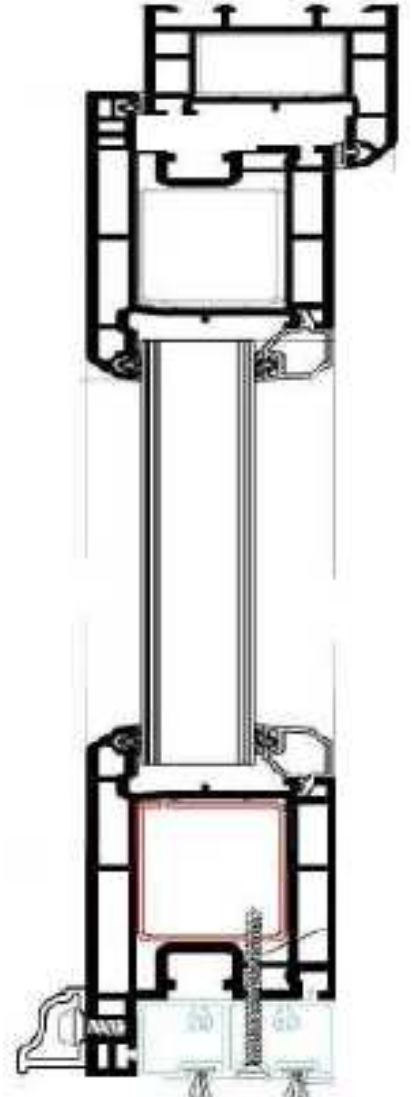

DOUBLE PANEL CASEMENT DOOR

APTUS WINDOWS PVT. LTD.

C-401, NIRVANA COURTYARD, NIRVANA COUNTRY, GURGOAN, HARYANA
PH: 0124 4219115/17, EMAIL: aptuswindows@gmail.com, WEB: www.aptuswindows.in