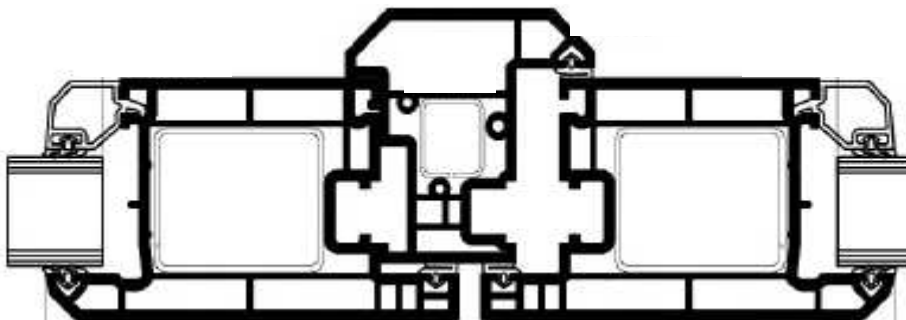

DOUBLE PANEL CASEMENT DOOR

APTUS WINDOWS PVT. LTD.

C-401, NIRVANA COURTYARD, NIRVANA COUNTRY, GURGOAN, HARYANA
PH: 0124 4219115/17, EMAIL: aptuswindows@gmail.com, WEB: www.aptuswindows.in